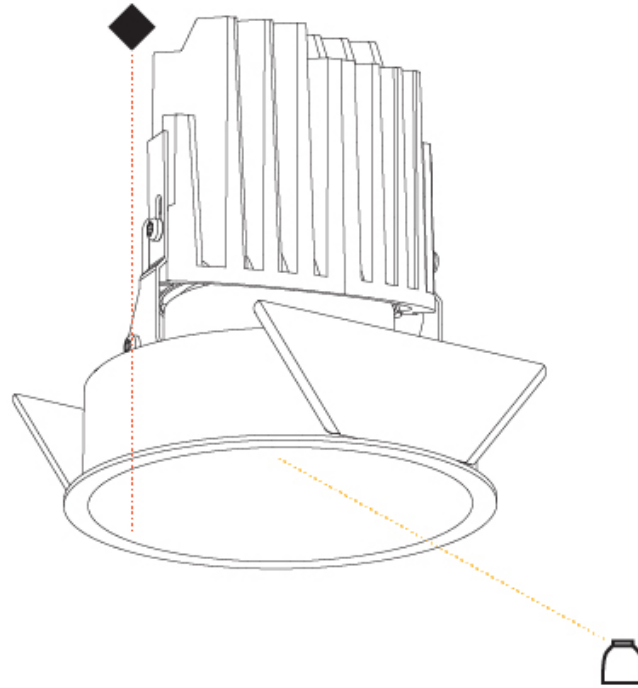

BIONIQ ROUND DEEP RECESSED

A35281-

PROJECT

TYPE

SPECIFIER

QUANTITY

DATE

A